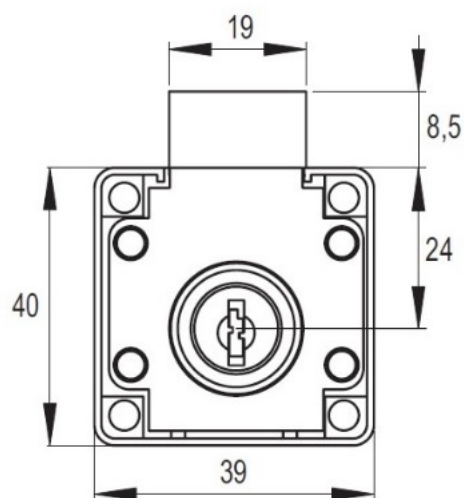

PRODUCT SHEET

Description:

Rim Lock 850, $\varnothing 19 \times 21$ mm, CPL - Zamak, HCK CPH, KA No.800

Item number:

14.01.056-5

Units	Box	Carton	HS Code	Barcode
Pcs.	12	120	8301300000	
				5704866446914

SISO A/S

Mileparken 11
DK-2740 Skovlunde
Denmark
VAT: DK 24786013

Phone +45 45 830 900

www.siso.dk
siso@siso.dk

Danske Bank
Nytorv Branch
Copenhagen
SWIFT: DABADKKK

Account no.
4180 3112 112936
IBAN Account
DK7230003112112936